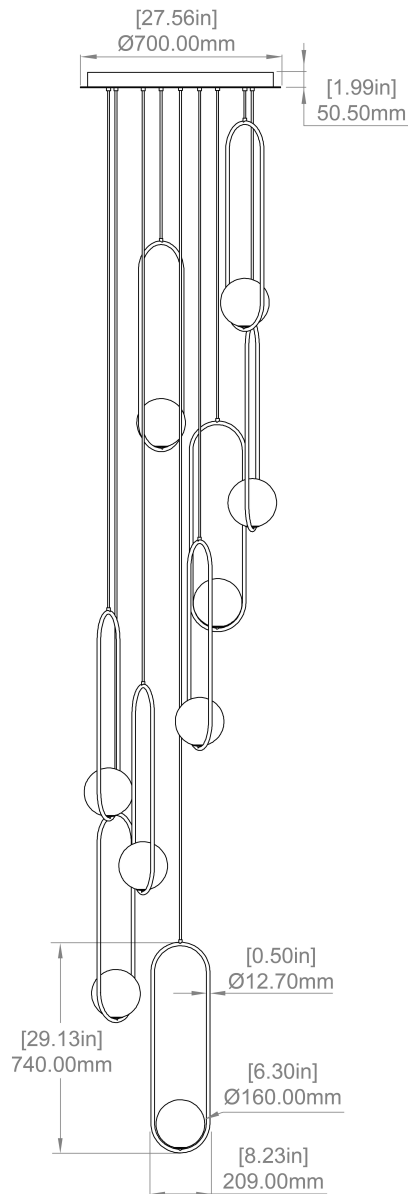

MILA 7 STANDARD C9

A labour of love, Mila was realized through the marriage of hand-blown artisan glass balanced with the soft geometry of its delicately bent form. Simple and elegant, the glow of Mila's pearl-like spheres hang in beautiful harmony within nests of precious metal. A timeless and elegant piece, Mila is ideal in both commercial and domestic settings, defined by McCormick's signature graphic language.

SKU

ML07.ST9BRB.1
 ML07.ST9BRB.2
 ML07.ST9BRB.3
 ML07.ST9BKP.1
 ML07.ST9BKP.2
 ML07.ST9BKP.3
 ML07.ST9CPB.1
 ML07.ST9CPB.2

MATERIALS

Brass plated steel

LAMPING

COB LED 350-700mA (Replaceable)
 27W
 2880 lumens
 2700K
 CRI > 90
 0-10V, 1-10V, PUSH, PWM
 50,000 lifetime hours

VOLTAGE

110V - 127 V, 220V - 240 V (AC)

WEIGHT

CANOPY

27.5" (700mm) diameter
 1.5" (38mm) depth
 Brushed brass, silk black, white
 RAL9003
 Round

CABLE MEASURE

10 ft (3 m) standard adjustable
 22GA x 2 cable with kevlar grounding
 cable

CERTIFICATION

CUSTOM OPTIONS

Extended cable length (10m) upon
 request
 Design configuration support
 available

Please inquire for pricing and lead time.

STANDARD FINISHES

Image shown: Mila 7 C9 standard, brushed brass finish with white canopy.