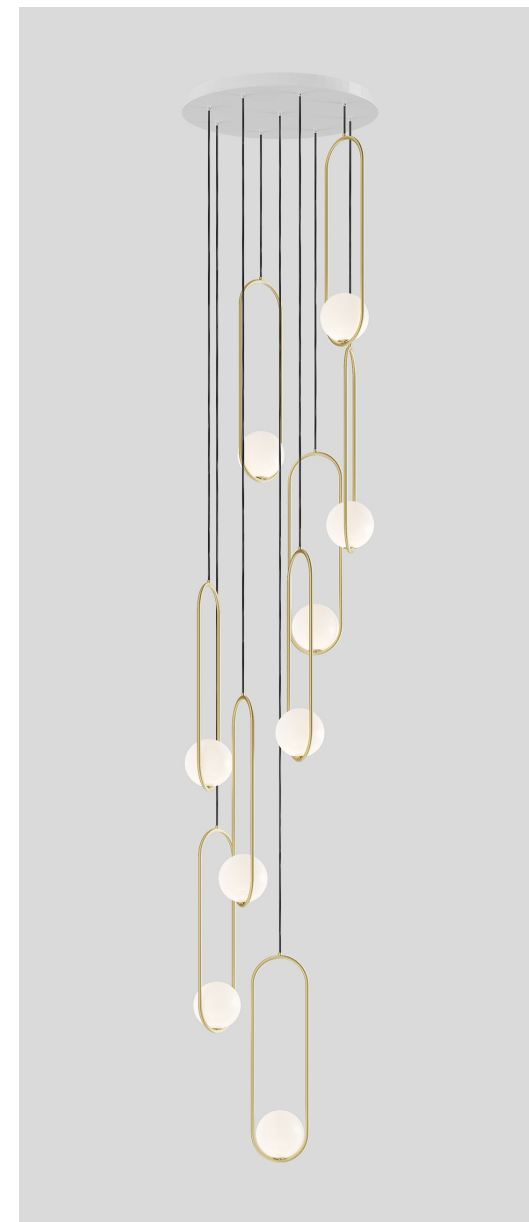

MILA 7 STANDARD C9

A labour of love, Mila was realized through the marriage of hand-blown artisan glass balanced with the soft geometry of its delicately bent form. Simple and elegant, the glow of Mila's pearl-like spheres hang in beautiful harmony within nests of precious metal. A timeless and elegant piece, Mila is ideal in both commercial and domestic settings, defined by McCormick's signature graphic language.

SKU

ML07.ST9BRB.1
 ML07.ST9BRB.2
 ML07.ST9BRB.3
 ML07.ST9BKP.1
 ML07.ST9BKP.2
 ML07.ST9BKP.3
 ML07.ST9CPB.1
 ML07.ST9CPB.2

MATERIALS

Brass plated steel

LAMPING

COB LED 350-700mA (Replaceable)
 27W
 2880 lumens
 2700K
 CRI > 90
 0-10V, 1-10V, PUSH, PWM
 50,000 lifetime hours

VOLTAGE

110V - 127 V, 220V - 240 V (AC)

WEIGHT

CANOPY

27.5" (700mm) diameter
 1.5" (38mm) depth
 Brushed brass, silk black, white
 RAL9003
 Round

CABLE MEASURE

10 ft (3 m) standard adjustable
 22GA x 2 cable with kevlar grounding
 cable

CERTIFICATION

CUSTOM OPTIONS

Extended cable length (10m) upon
 request
 Design configuration support
 available

Please inquire for pricing and lead time.

STANDARD FINISHES

Image shown: Mila 7 C9 standard, brushed brass finish with white canopy.