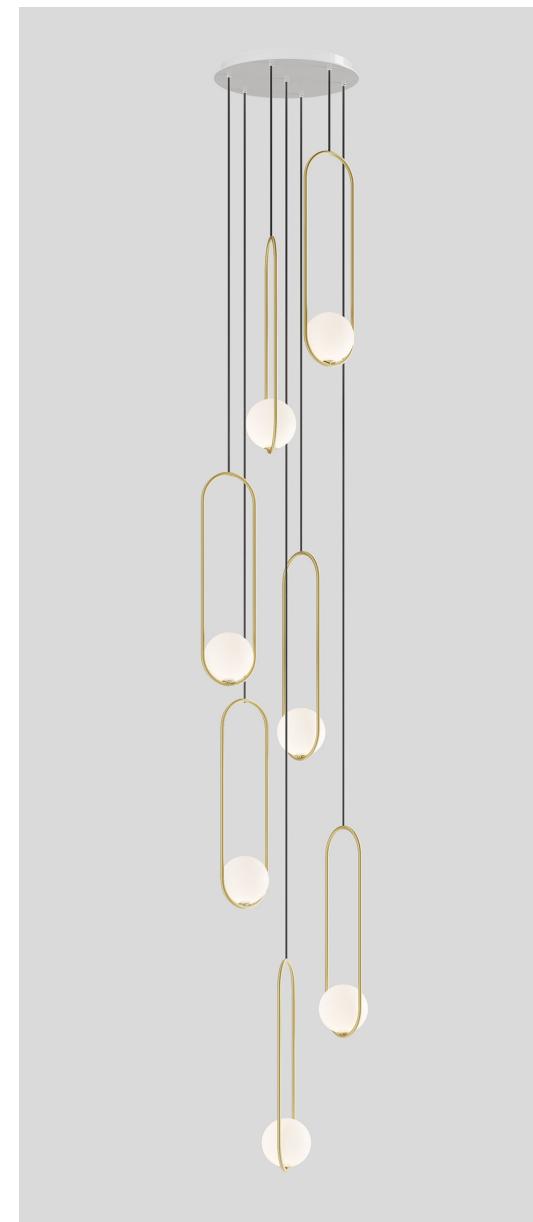

MILA 7 STANDARD C7

A labour of love, Mila was realized through the marriage of hand-blown artisan glass balanced with the soft geometry of its delicately bent form. Simple and elegant, the glow of Mila's pearl-like spheres hang in beautiful harmony within nests of precious metal. A timeless and elegant piece, Mila is ideal in both commercial and domestic settings, defined by McCormick's signature graphic language.

FINISH

Brushed Brass, White Canopy
Brushed Brass, Black Canopy
Brushed Brass, Brass Canopy
Silk Black, White Canopy
Silk Black, Black Canopy
Silk Black, Brass Canopy
Brushed Copper, White Canopy
Brushed Copper, Black Canopy

SKU

ML07.ST7BRB.1
ML07.ST7BRB.2
ML07.ST7BRB.3
ML07.ST7BKP.1
ML07.ST7BKP.2
ML07.ST7BKP.3
ML07.ST7CPB.1
ML07.ST7CPB.2

MATERIALS

Brass plated steel
Glass

LAMPING

COB LED 350-700mA (Replaceable)
21W
2240 lumens
2700K
CRI > 90
0-10V, 1-10V, PUSH, PWM
50,000 lifetime hours

VOLTAGE

110V - 127 V, 220V - 240 V (AC)

WEIGHT

49.5 lbs, 22.5 kg

CANOPY

20" (500mm) diameter
1.5" (38mm) depth
Brushed brass, silk black, white
RAL9003
Round

CABLE MEASURE

10 ft (3 m) standard adjustable
22GA x 2 cable with kevlar grounding
cable

CERTIFICATION

CUSTOM OPTIONS

Extended cable length (10m) upon
request
Design configuration support
available

Please inquire for pricing and lead time.

STANDARD FINISHES

Image shown: Mila 7 C7 standard, brushed brass finish with white canopy.