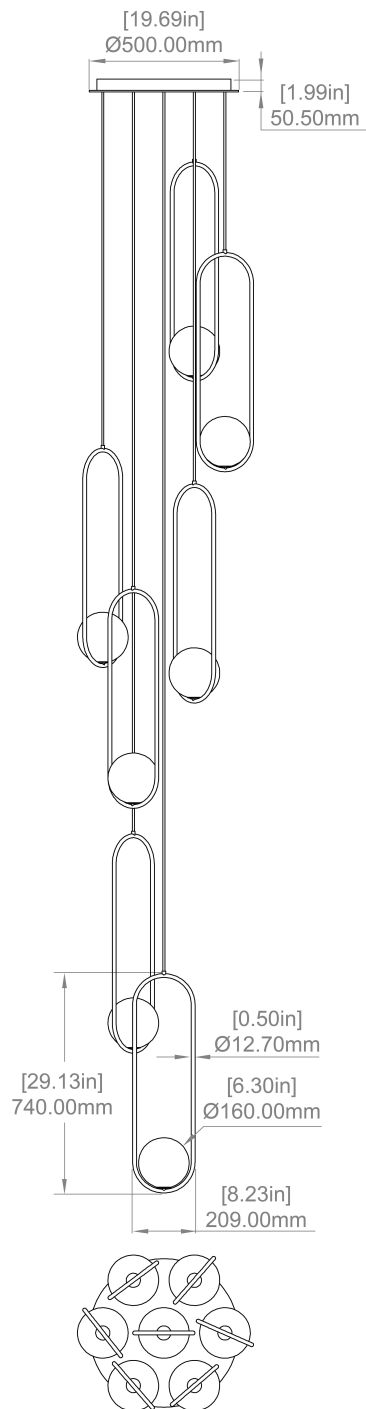

MILA 7 STANDARD C7

A labour of love, Mila was realized through the marriage of hand-blown artisan glass balanced with the soft geometry of its delicately bent form. Simple and elegant, the glow of Mila's pearl-like spheres hang in beautiful harmony within nests of precious metal. A timeless and elegant piece, Mila is ideal in both commercial and domestic settings, defined by McCormick's signature graphic language.

SKU

ML07.ST7BRB.1
 ML07.ST7BRB.2
 ML07.ST7BRB.3
 ML07.ST7BKP.1
 ML07.ST7BKP.2
 ML07.ST7BKP.3
 ML07.ST7CPB.1
 ML07.ST7CPB.2

MATERIALS

Brass plated steel
 Glass

LAMPING

COB LED 350-700mA (Replaceable)
 21W
 2240 lumens
 2700K
 CRI > 90
 0-10V, 1-10V, PUSH, PWM
 50,000 lifetime hours

VOLTAGE

110V - 127 V, 220V - 240 V (AC)

WEIGHT

49.5 lbs, 22.5 kg

CANOPY

20" (500mm) diameter
 1.5" (38mm) depth
 Brushed brass, silk black, white
 RAL9003
 Round

CABLE MEASURE

10 ft (3 m) standard adjustable
 22GA x 2 cable with kevlar grounding
 cable

CERTIFICATION

CUSTOM OPTIONS

Extended cable length (10m) upon
 request
 Design configuration support
 available

Please inquire for pricing and lead time.

STANDARD FINISHES

Image shown: Mila 7 C7 standard, brushed brass finish with white canopy.