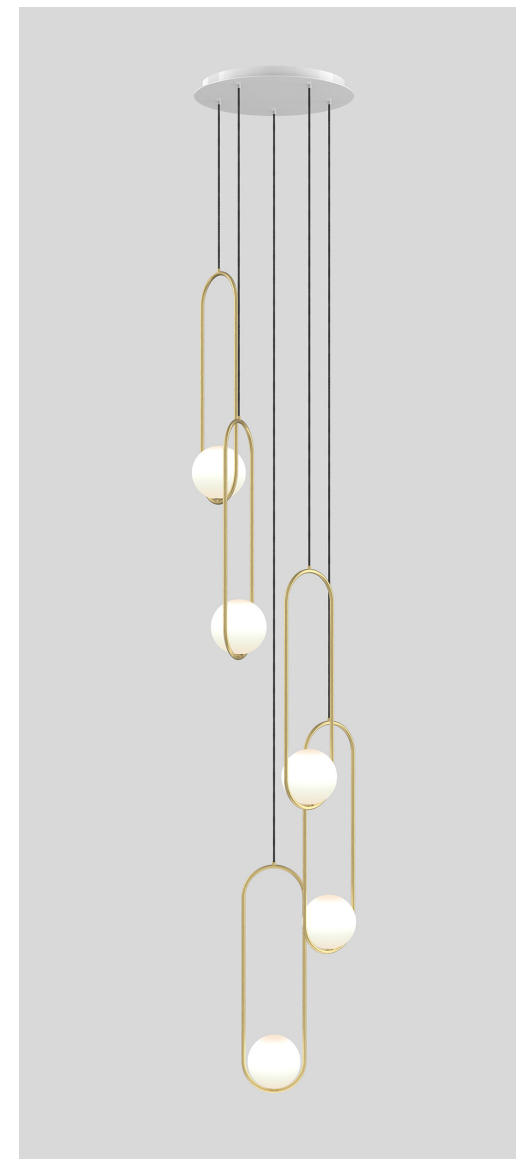

MILA 7 STANDARD C5

A labour of love, Mila was realized through the marriage of hand-blown artisan glass balanced with the soft geometry of its delicately bent form. Simple and elegant, the glow of Mila's pearl-like spheres hang in beautiful harmony within nests of precious metal. A timeless and elegant piece, Mila is ideal in both commercial and domestic settings, defined by McCormick's signature graphic language.

SKU

ML07.ST5BRB.1
 ML07.ST5BRB.2
 ML07.ST5BRB.3
 ML07.ST5BKP.1
 ML07.ST5BKP.2
 ML07.ST5BKP.3
 ML07.ST5CPB.1
 ML07.ST5CPB.2

MATERIALS

Brass plated steel
 Glass

LAMPING

COB LED 350-700mA (Replaceable)
 15W
 1600 lumens
 2700K
 CRI > 90
 0-10V, 1-10V, PUSH, PWM
 50,000 lifetime hours

VOLTAGE

110V - 127 V, 220V - 240 V (AC)

WEIGHT

41.5 lbs, 18.8 kg

CANOPY

20" (500mm) diameter
 1.5" (38mm) depth
 Brushed brass, silk black, white
 RAL9003
 Round

CABLE MEASURE

10 ft (3 m) standard adjustable
 22GA x 2 cable with kevlar grounding
 cable

CERTIFICATION

CUSTOM OPTIONS

Extended cable length (10m) upon
 request
 Design configuration support
 available

Please inquire for pricing and lead time.

STANDARD FINISHES

Image shown: Mila 7 C5 standard, brushed brass finish with white canopy.