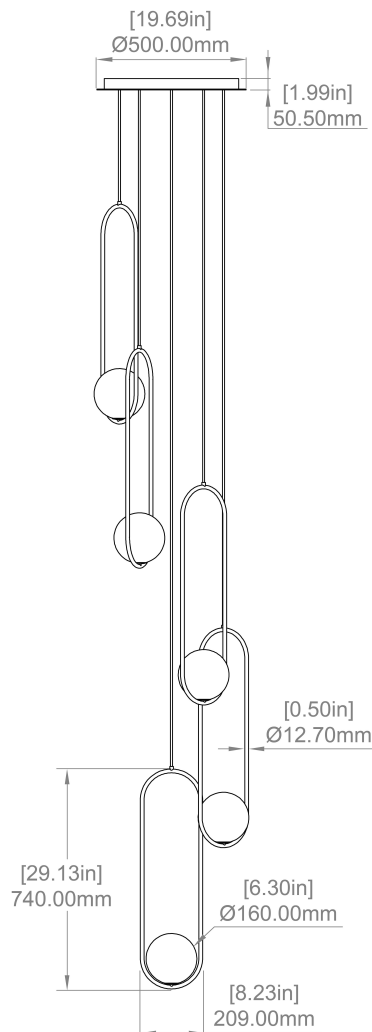

MILA 7 STANDARD C5

A labour of love, Mila was realized through the marriage of hand-blown artisan glass balanced with the soft geometry of its delicately bent form. Simple and elegant, the glow of Mila's pearl-like spheres hang in beautiful harmony within nests of precious metal. A timeless and elegant piece, Mila is ideal in both commercial and domestic settings, defined by McCormick's signature graphic language.

SKU

ML07.ST5BRB.1
 ML07.ST5BRB.2
 ML07.ST5BRB.3
 ML07.ST5BKP.1
 ML07.ST5BKP.2
 ML07.ST5BKP.3
 ML07.ST5CPB.1
 ML07.ST5CPB.2

MATERIALS

Brass plated steel
 Glass

LAMPING

COB LED 350-700mA (Replaceable)
 15W
 1600 lumens
 2700K
 CRI > 90
 0-10V, 1-10V, PUSH, PWM
 50,000 lifetime hours

VOLTAGE

110V - 127 V, 220V - 240 V (AC)

WEIGHT

41.5 lbs, 18.8 kg

CANOPY

20" (500mm) diameter
 1.5" (38mm) depth
 Brushed brass, silk black, white
 RAL9003
 Round

CABLE MEASURE

10 ft (3 m) standard adjustable
 22GA x 2 cable with kevlar grounding
 cable

CERTIFICATION

CUSTOM OPTIONS

Extended cable length (10m) upon
 request
 Design configuration support
 available

Please inquire for pricing and lead time.

STANDARD FINISHES

Image shown: Mila 7 C5 standard, brushed brass finish with white canopy.