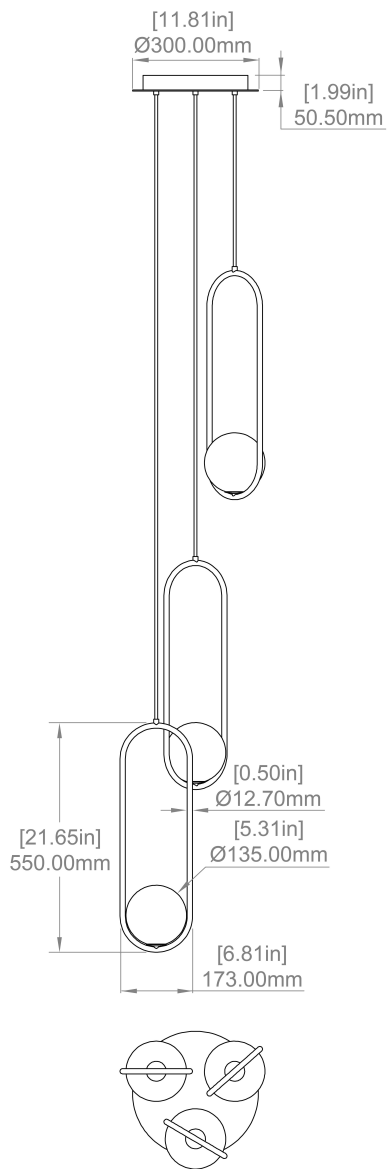

MILA 5 STANDARD C3

A labour of love, Mila was realized through the marriage of hand-blown artisan glass balanced with the soft geometry of its delicately bent form. Simple and elegant, the glow of Mila's pearl-like spheres hang in beautiful harmony within nests of precious metal. A timeless and elegant piece, Mila is ideal in both commercial and domestic settings, defined by McCormick's signature graphic language.

SKU

ML05.ST3BRB.1
 ML05.ST3BRB.2
 ML05.ST3BRB.3
 ML05.ST3BKP.1
 ML05.ST3BKP.2
 ML05.ST3BKP.3
 ML05.ST3CPB.1
 ML05.ST3CPB.2

MATERIALS

Brass plated steel
 Glass

LAMPING

COB LED 350-700mA (Replaceable)
 9W
 960 lumens
 2700K
 CRI > 90
 0-10V, 1-10V, PUSH, PWM
 50,000 lifetime hours

VOLTAGE

110V - 127 V, 220V - 240 V (AC)

WEIGHT

CANOPY

11.8" (300mm) diameter
 1.5" (38mm) depth
 Brushed brass, silk black, white
 RAL9003
 Round

CABLE MEASURE

10 ft (3 m) standard adjustable
 22GA x 2 cable with kevlar grounding
 cable

CERTIFICATION

CUSTOM OPTIONS

Extended cable length (10m) upon
 request
 Design configuration support
 available

Please inquire for pricing and lead time.

STANDARD FINISHES

Image shown: Mila 5 C3 standard, brushed brass finish with white canopy.