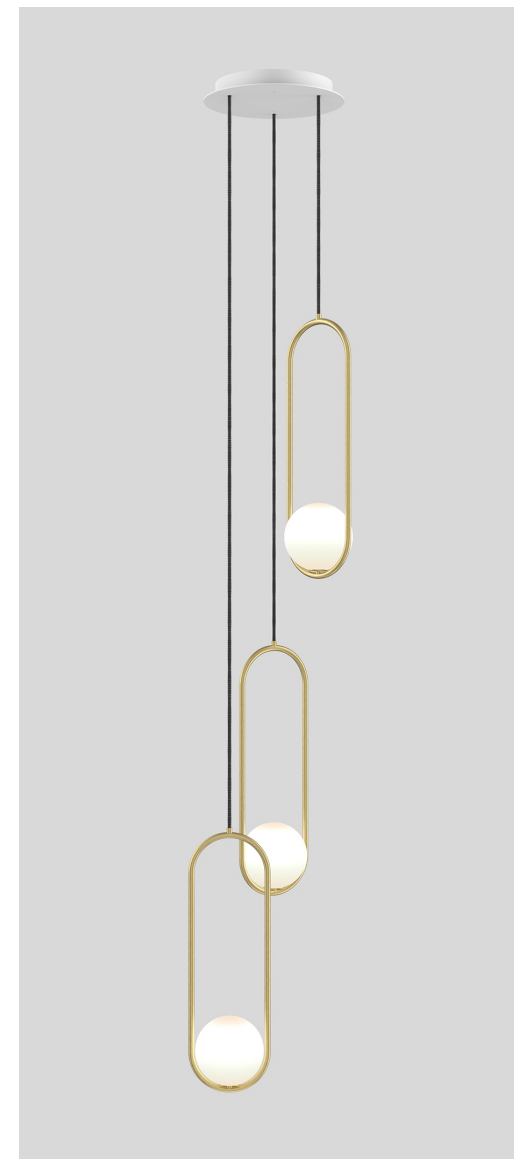

MILA 5 STANDARD C3

A labour of love, Mila was realized through the marriage of hand-blown artisan glass balanced with the soft geometry of its delicately bent form. Simple and elegant, the glow of Mila's pearl-like spheres hang in beautiful harmony within nests of precious metal. A timeless and elegant piece, Mila is ideal in both commercial and domestic settings, defined by McCormick's signature graphic language.

SKU

ML05.ST3BRB.1
 ML05.ST3BRB.2
 ML05.ST3BRB.3
 ML05.ST3BKP.1
 ML05.ST3BKP.2
 ML05.ST3BKP.3
 ML05.ST3CPB.1
 ML05.ST3CPB.2

MATERIALS

Brass plated steel
 Glass

LAMPING

COB LED 350-700mA (Replaceable)
 9W
 960 lumens
 2700K
 CRI > 90
 0-10V, 1-10V, PUSH, PWM
 50,000 lifetime hours

VOLTAGE

110V - 127 V, 220V - 240 V (AC)

WEIGHT

CANOPY

11.8" (300mm) diameter
 1.5" (38mm) depth
 Brushed brass, silk black, white
 RAL9003
 Round

CABLE MEASURE

10 ft (3 m) standard adjustable
 22GA x 2 cable with kevlar grounding
 cable

CERTIFICATION

CUSTOM OPTIONS

Extended cable length (10m) upon
 request
 Design configuration support
 available

Please inquire for pricing and lead time.

STANDARD FINISHES

Image shown: Mila 5 C3 standard, brushed brass finish with white canopy.