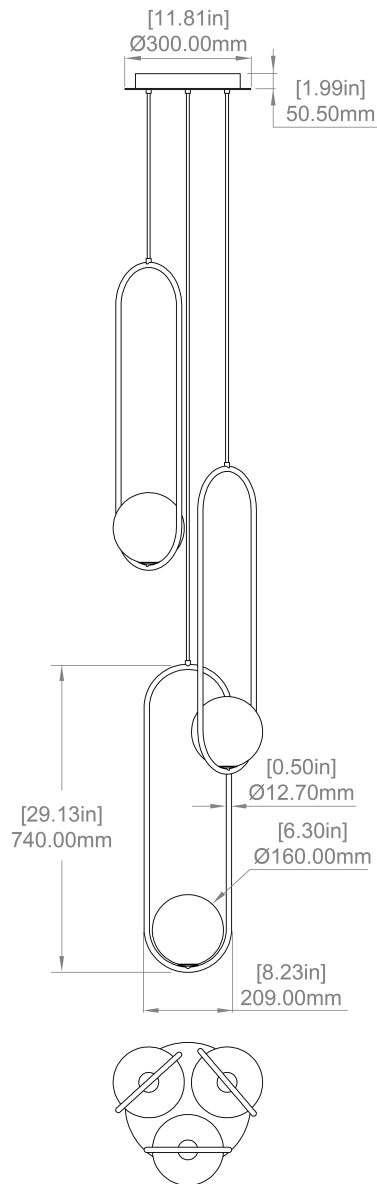

MILA 7 STANDARD C3

A labour of love, Mila was realized through the marriage of hand-blown artisan glass balanced with the soft geometry of its delicately bent form. Simple and elegant, the glow of Mila's pearl-like spheres hang in beautiful harmony within nests of precious metal. A timeless and elegant piece, Mila is ideal in both commercial and domestic settings, defined by McCormick's signature graphic language.

SKU

ML07.ST3BRB.1
 ML07.ST3BRB.2
 ML07.ST3BRB.3
 ML07.ST3BKP.1
 ML07.ST3BKP.2
 ML07.ST3BKP.3
 ML07.ST3CPB.1
 ML07.ST3CPB.2

MATERIALS

Brass plated steel
 Glass

LAMPING

COB LED 350-700mA (Replaceable)
 9W
 960 lumens
 2700K
 CRI > 90
 0-10V, 1-10V, PUSH, PWM
 50,000 lifetime hours

VOLTAGE

110V - 127 V, 220V - 240 V (AC)

WEIGHT

21.5 lbs, 9.75 kg

CANOPY

11.8" (300mm) diameter
 1.5" (38mm) depth
 Brushed brass, silk black, white
 RAL9003
 Round

CABLE MEASURE

10 ft (3 m) standard adjustable
 22GA x 2 cable with kevlar grounding
 cable

CERTIFICATION

CUSTOM OPTIONS

Extended cable length (10m) upon
 request
 Design configuration support
 available

Please inquire for pricing and lead time.

STANDARD FINISHES

Image shown: Mila 7 C3 standard, brushed brass finish with white canopy.