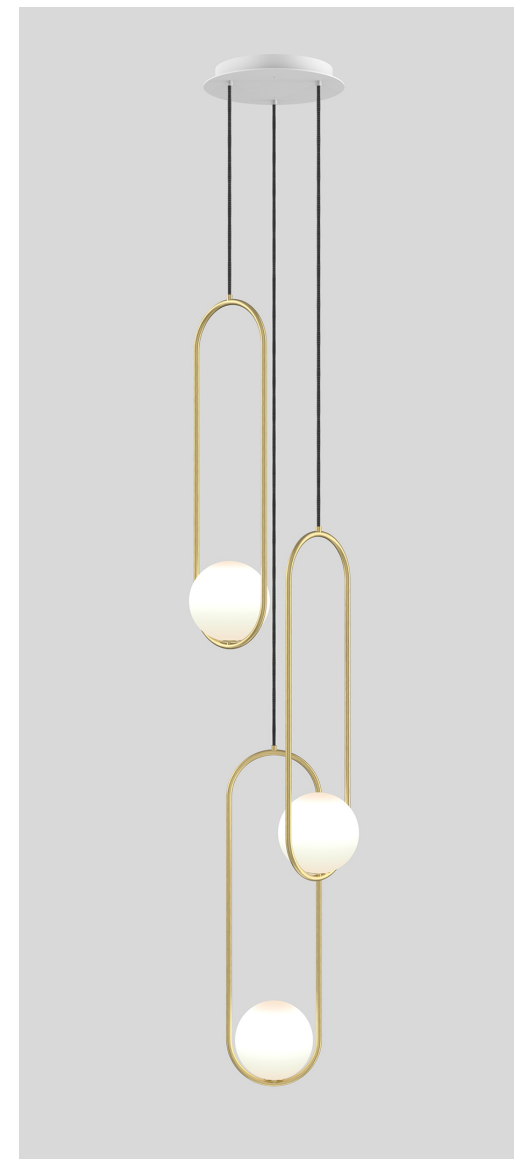

MILA 7 STANDARD C3

A labour of love, Mila was realized through the marriage of hand-blown artisan glass balanced with the soft geometry of its delicately bent form. Simple and elegant, the glow of Mila's pearl-like spheres hang in beautiful harmony within nests of precious metal. A timeless and elegant piece, Mila is ideal in both commercial and domestic settings, defined by McCormick's signature graphic language.

SKU

ML07.ST3BRB.1
 ML07.ST3BRB.2
 ML07.ST3BRB.3
 ML07.ST3BKP.1
 ML07.ST3BKP.2
 ML07.ST3BKP.3
 ML07.ST3CPB.1
 ML07.ST3CPB.2

MATERIALS

Brass plated steel
 Glass

LAMPING

COB LED 350-700mA (Replaceable)
 9W
 960 lumens
 2700K
 CRI > 90
 0-10V, 1-10V, PUSH, PWM
 50,000 lifetime hours

VOLTAGE

110V - 127 V, 220V - 240 V (AC)

WEIGHT

21.5 lbs, 9.75 kg

CANOPY

11.8" (300mm) diameter
 1.5" (38mm) depth
 Brushed brass, silk black, white
 RAL9003
 Round

CABLE MEASURE

10 ft (3 m) standard adjustable
 22GA x 2 cable with kevlar grounding
 cable

CERTIFICATION

CUSTOM OPTIONS

Extended cable length (10m) upon
 request
 Design configuration support
 available

Please inquire for pricing and lead time.

STANDARD FINISHES

Image shown: Mila 7 C3 standard, brushed brass finish with white canopy.