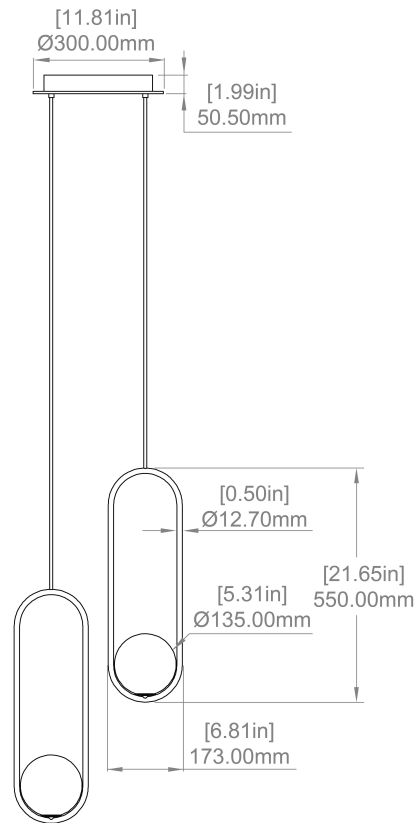

MILA 5 STANDARD C2

A labour of love, Mila was realized through the marriage of hand-blown artisan glass balanced with the soft geometry of its delicately bent form. Simple and elegant, the glow of Mila's pearl-like spheres hang in beautiful harmony within nests of precious metal. A timeless and elegant piece, Mila is ideal in both commercial and domestic settings, defined by McCormick's signature graphic language.

FINISH

Brushed Brass, White Canopy
Brushed Brass, Black Canopy
Brushed Brass, Brass Canopy
Silk Black, White Canopy
Silk Black, Black Canopy
Silk Black, Brass Canopy
Brushed Copper, White Canopy
Brushed Copper, Black Canopy

SKU

ML05.ST2BRB.1
ML05.ST2BRB.2
ML05.ST2BRB.3
ML05.ST2BKP.1
ML05.ST2BKP.2
ML05.ST2BKP.3
ML05.ST2CPB.1
ML05.ST2CPB.2

MATERIALS

Brass plated steel
Glass

LAMPING

COB LED 350-700mA (Replaceable)
DIMMABLE 6W
640 lumens
2700K
CRI > 90
0-10V, 1-10V, PUSH, PWM
50,000 lifetime hours

VOLTAGE

110V - 127 V, 220V - 240 V (AC)

WEIGHT

CANOPY

11.8" (300mm) diameter
1.5" (38mm) depth
Brushed brass, silk black, white
RAL9003
Round

CABLE MEASURE

10 ft (3 m) standard adjustable
22GA x 2 cable with kevlar grounding
cable

CERTIFICATION

CUSTOM OPTIONS

Extended cable length (10m) upon
request
Design configuration support
available

Please inquire for pricing and lead time.

STANDARD FINISHES

Image shown: Mila 5 C2 standard, brushed brass finish with white canopy.