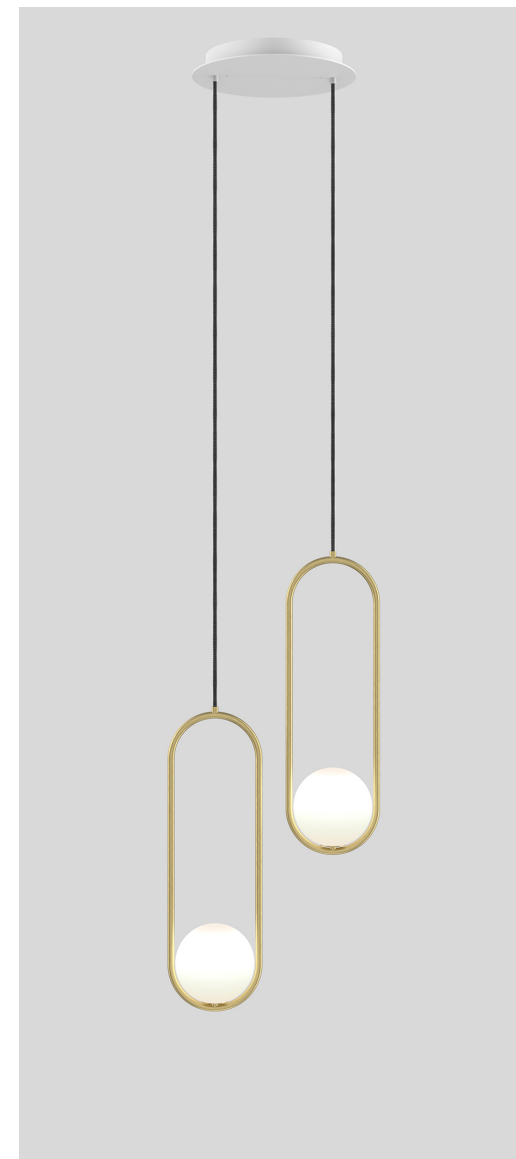

MILA 5 STANDARD C2

A labour of love, Mila was realized through the marriage of hand-blown artisan glass balanced with the soft geometry of its delicately bent form. Simple and elegant, the glow of Mila's pearl-like spheres hang in beautiful harmony within nests of precious metal. A timeless and elegant piece, Mila is ideal in both commercial and domestic settings, defined by McCormick's signature graphic language.

FINISH

Brushed Brass, White Canopy
Brushed Brass, Black Canopy
Brushed Brass, Brass Canopy
Silk Black, White Canopy
Silk Black, Black Canopy
Silk Black, Brass Canopy
Brushed Copper, White Canopy
Brushed Copper, Black Canopy

SKU

ML05.ST2BRB.1
ML05.ST2BRB.2
ML05.ST2BRB.3
ML05.ST2BKP.1
ML05.ST2BKP.2
ML05.ST2BKP.3
ML05.ST2CPB.1
ML05.ST2CPB.2

MATERIALS

Brass plated steel
Glass

LAMPING

COB LED 350-700mA (Replaceable)
DIMMABLE 6W
640 lumens
2700K
CRI > 90
0-10V, 1-10V, PUSH, PWM
50,000 lifetime hours

VOLTAGE

110V - 127 V, 220V - 240 V (AC)

WEIGHT

CANOPY

11.8" (300mm) diameter
1.5" (38mm) depth
Brushed brass, silk black, white
RAL9003
Round

CABLE MEASURE

10 ft (3 m) standard adjustable
22GA x 2 cable with kevlar grounding
cable

CERTIFICATION

CUSTOM OPTIONS

Extended cable length (10m) upon
request
Design configuration support
available

Please inquire for pricing and lead time.

STANDARD FINISHES

Image shown: Mila 5 C2 standard, brushed brass finish with white canopy.