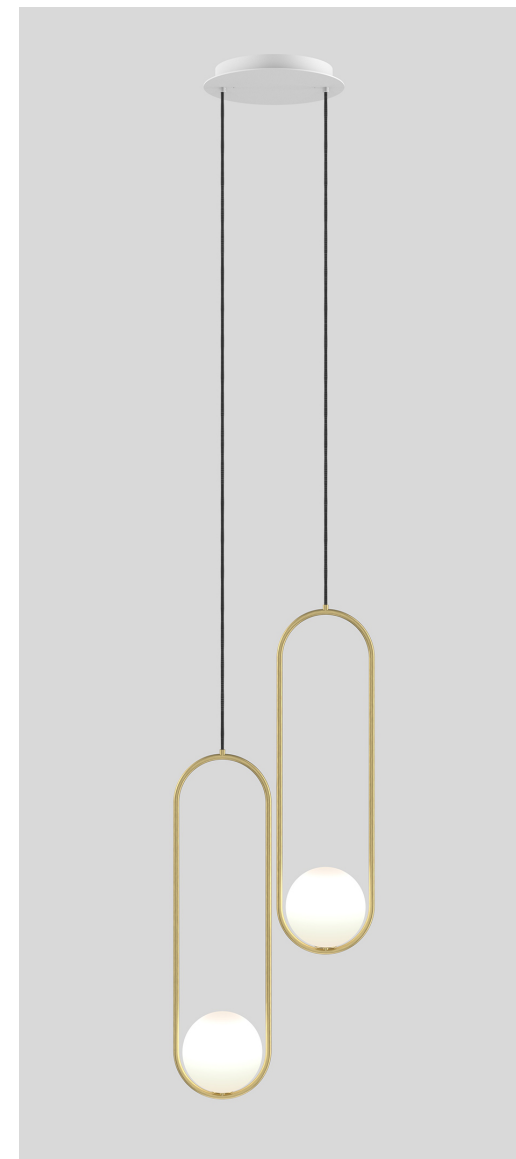

MILA 7 STANDARD C2

A labour of love, Mila was realized through the marriage of hand-blown artisan glass balanced with the soft geometry of its delicately bent form. Simple and elegant, the glow of Mila's pearl-like spheres hang in beautiful harmony within nests of precious metal. A timeless and elegant piece, Mila is ideal in both commercial and domestic settings, defined by McCormick's signature graphic language.

SKU

ML07.ST2BRB.1
 ML07.ST2BRB.2
 ML07.ST2BRB.3
 ML07.ST2BKP.1
 ML07.ST2BKP.2
 ML07.ST2BKP.3
 ML07.ST2CPB.1
 ML07.ST2CPB.2

MATERIALS

Brass plated steel
 Glass

LAMPING

COB LED 350-700mA (Replaceable)
 6W
 640 lumens
 2700K
 CRI > 90
 0-10V, 1-10V, PUSH, PWM
 50,000 lifetime hours

VOLTAGE

110V - 127 V, 220V - 240 V (AC)

WEIGHT

17 lbs, 7.7 kg

CANOPY

11.8" (300mm) diameter
 1.5" (38mm) depth
 Brushed brass, silk black, white
 RAL9003
 Round

CABLE MEASURE

10 ft (3 m) standard adjustable
 22GA x 2 cable with kevlar grounding
 cable

CERTIFICATION

CUSTOM OPTIONS

Extended cable length (10m) upon
 request
 Design configuration support
 available

Please inquire for pricing and lead time.

STANDARD FINISHES

Image shown: Mila 7 C2 standard, brushed brass finish with white canopy.