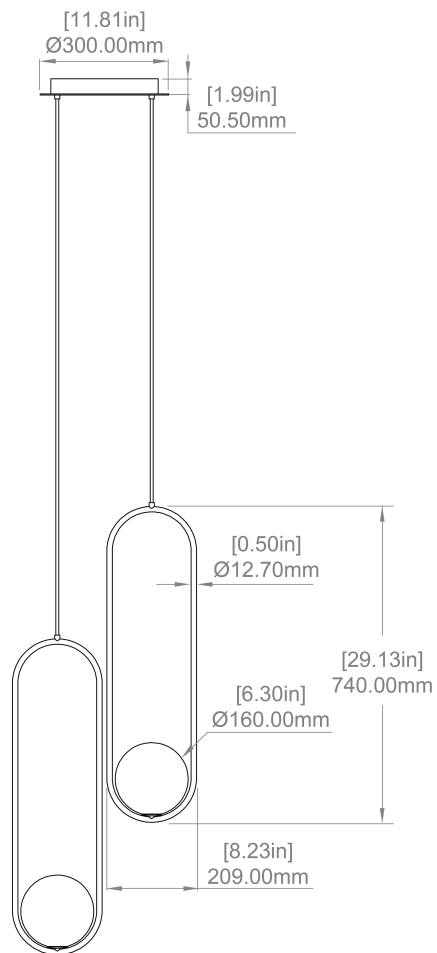

MILA 7 STANDARD C2

A labour of love, Mila was realized through the marriage of hand-blown artisan glass balanced with the soft geometry of its delicately bent form. Simple and elegant, the glow of Mila's pearl-like spheres hang in beautiful harmony within nests of precious metal. A timeless and elegant piece, Mila is ideal in both commercial and domestic settings, defined by McCormick's signature graphic language.

SKU

ML07.ST2BRB.1
 ML07.ST2BRB.2
 ML07.ST2BRB.3
 ML07.ST2BKP.1
 ML07.ST2BKP.2
 ML07.ST2BKP.3
 ML07.ST2CPB.1
 ML07.ST2CPB.2

MATERIALS

Brass plated steel
 Glass

LAMPING

COB LED 350-700mA (Replaceable)
 6W
 640 lumens
 2700K
 CRI > 90
 0-10V, 1-10V, PUSH, PWM
 50,000 lifetime hours

VOLTAGE

110V - 127 V, 220V - 240 V (AC)

WEIGHT

17 lbs, 7.7 kg

CANOPY

11.8" (300mm) diameter
 1.5" (38mm) depth
 Brushed brass, silk black, white
 RAL9003
 Round

CABLE MEASURE

10 ft (3 m) standard adjustable
 22GA x 2 cable with kevlar grounding
 cable

CERTIFICATION

CUSTOM OPTIONS

Extended cable length (10m) upon
 request
 Design configuration support
 available

Please inquire for pricing and lead time.

STANDARD FINISHES

Image shown: Mila 7 C2 standard, brushed brass finish with white canopy.