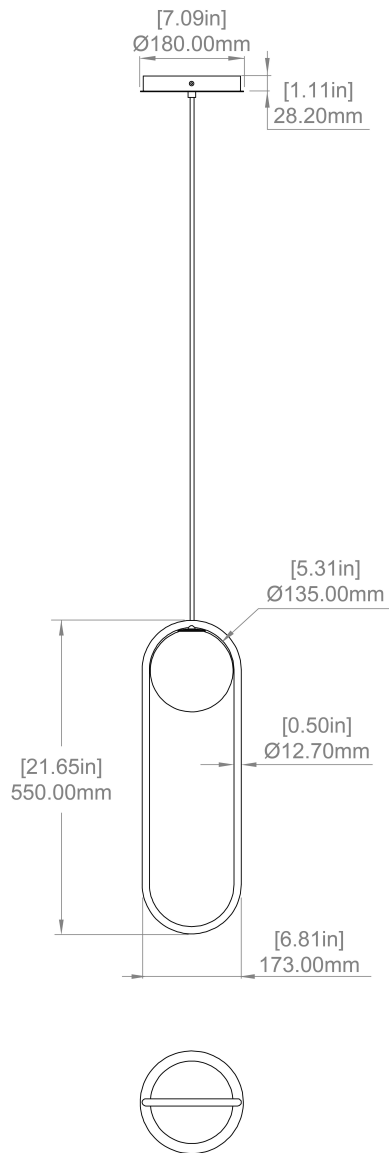

MILA 5 INVERT C1

A labour of love, Mila was realized through the marriage of hand-blown artisan glass balanced with the soft geometry of its delicately bent form. Simple and elegant, the glow of Mila's pearl-like spheres hang in beautiful harmony within nests of precious metal. A timeless and elegant piece, Mila is ideal in both commercial and domestic settings, defined by McCormick's signature graphic language.

SKU

ML05.NV1BRB.1
 ML05.NV1BRB.2
 ML05.NV1BRB.3
 ML05.NV1BKP.1
 ML05.NV1BKP.2
 ML05.NV1BKP.3
 ML05.NV1CPB.1
 ML05.NV1CPB.2

MATERIALS

Brass plated steel
 Glass

LAMPING

COB LED 350-700mA (Replaceable)
 3W
 320 lumens
 2700K
 CRI > 90
 0-10V, 1-10V, PUSH, PWM
 50,000 lifetime hours

VOLTAGE

110V - 127 V, 220V - 240 V (AC)

WEIGHT

CANOPY

7.1" (180mm) diameter
 1.1" (27mm) depth
 Brushed brass, silk black, white
 RAL9003
 Round

CABLE MEASURE

10 ft (3 m) standard adjustable
 22GA x 2 cable with kevlar grounding
 cable

CERTIFICATION

CUSTOM OPTIONS

Extended cable length (10m) upon
 request
 Design configuration support
 available

Please inquire for pricing and lead time.

STANDARD FINISHES

Image shown: Mila 5 C1 invert, brushed brass finish with white canopy.