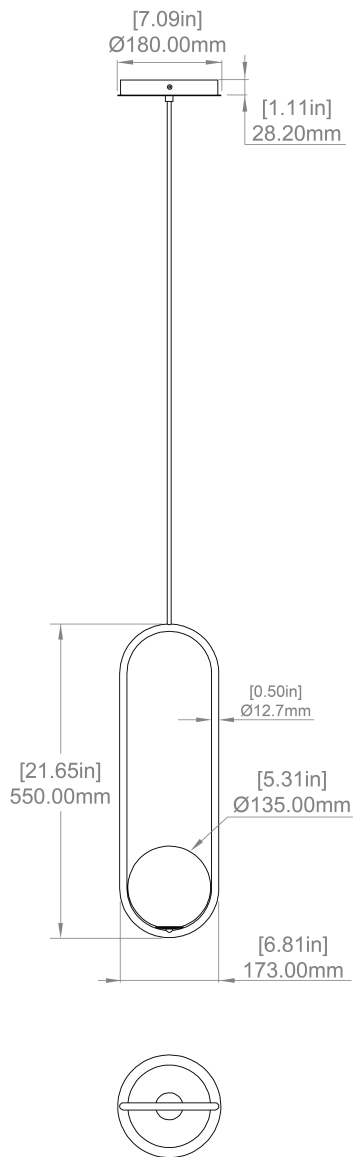

MILA 5 STANDARD C1

A labour of love, Mila was realized through the marriage of hand-blown artisan glass balanced with the soft geometry of its delicately bent form. Simple and elegant, the glow of Mila's pearl-like spheres hang in beautiful harmony within nests of precious metal. A timeless and elegant piece, Mila is ideal in both commercial and domestic settings, defined by McCormick's signature graphic language.

SKU

ML05.ST1BRB.1
 ML05.ST1BRB.2
 ML05.ST1BRB.3
 ML05.ST1BKP.1
 ML05.ST1BKP.2
 ML05.ST1BKP.3
 ML05.ST1CPB.1
 ML05.ST1CPB.2

MATERIALS

Brass plated steel
 Glass

LAMPING

COB LED 350-700mA (Replaceable)
 3W
 320 lumens
 2700K
 CRI > 90
 0-10V, 1-10V, PUSH, PWM
 50,000 lifetime hours

VOLTAGE

110V - 127 V, 220V - 240 V (AC)

WEIGHT

CANOPY

7.1" (180mm) diameter
 1.1" (27mm) depth
 Brushed brass, silk black, white
 RAL9003
 Round

CABLE MEASURE

10 ft (3 m) standard adjustable
 22GA x 2 cable with kevlar grounding
 cable

CERTIFICATION

CUSTOM OPTIONS

Extended cable length (10m) upon
 request
 Design configuration support
 available

Please inquire for pricing and lead time.

STANDARD FINISHES

Image shown: Mila 5 C1 standard, brushed brass finish with white canopy.