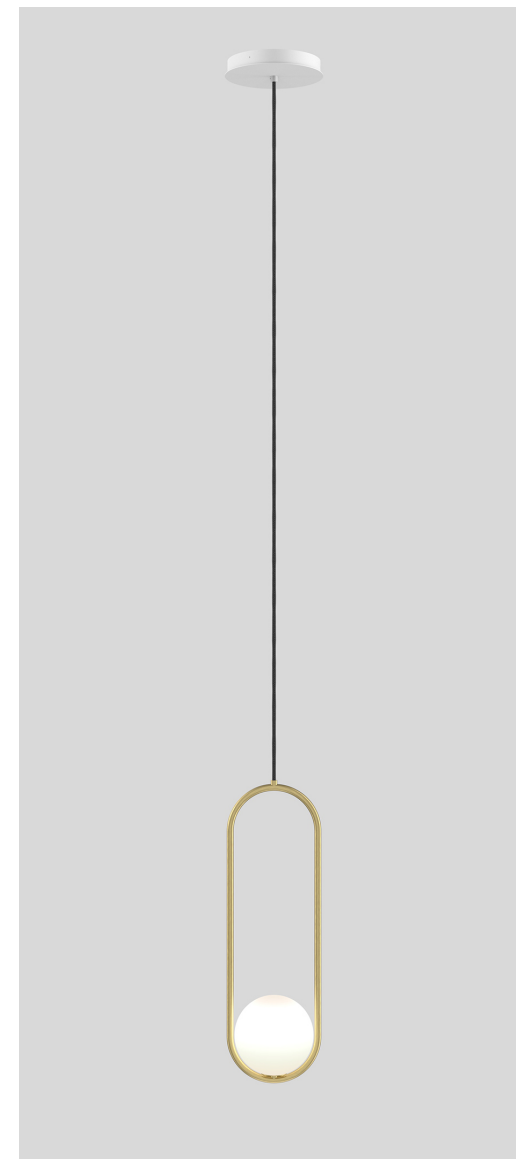

MILA 5 STANDARD C1

A labour of love, Mila was realized through the marriage of hand-blown artisan glass balanced with the soft geometry of its delicately bent form. Simple and elegant, the glow of Mila's pearl-like spheres hang in beautiful harmony within nests of precious metal. A timeless and elegant piece, Mila is ideal in both commercial and domestic settings, defined by McCormick's signature graphic language.

SKU

ML05.ST1BRB.1
 ML05.ST1BRB.2
 ML05.ST1BRB.3
 ML05.ST1BKP.1
 ML05.ST1BKP.2
 ML05.ST1BKP.3
 ML05.ST1CPB.1
 ML05.ST1CPB.2

MATERIALS

Brass plated steel
 Glass

LAMPING

COB LED 350-700mA (Replaceable)
 3W
 320 lumens
 2700K
 CRI > 90
 0-10V, 1-10V, PUSH, PWM
 50,000 lifetime hours

VOLTAGE

110V - 127 V, 220V - 240 V (AC)

WEIGHT

CANOPY

7.1" (180mm) diameter
 1.1" (27mm) depth
 Brushed brass, silk black, white
 RAL9003
 Round

CABLE MEASURE

10 ft (3 m) standard adjustable
 22GA x 2 cable with kevlar grounding
 cable

CERTIFICATION

CUSTOM OPTIONS

Extended cable length (10m) upon
 request
 Design configuration support
 available

Please inquire for pricing and lead time.

STANDARD FINISHES

Image shown: Mila 5 C1 standard, brushed brass finish with white canopy.