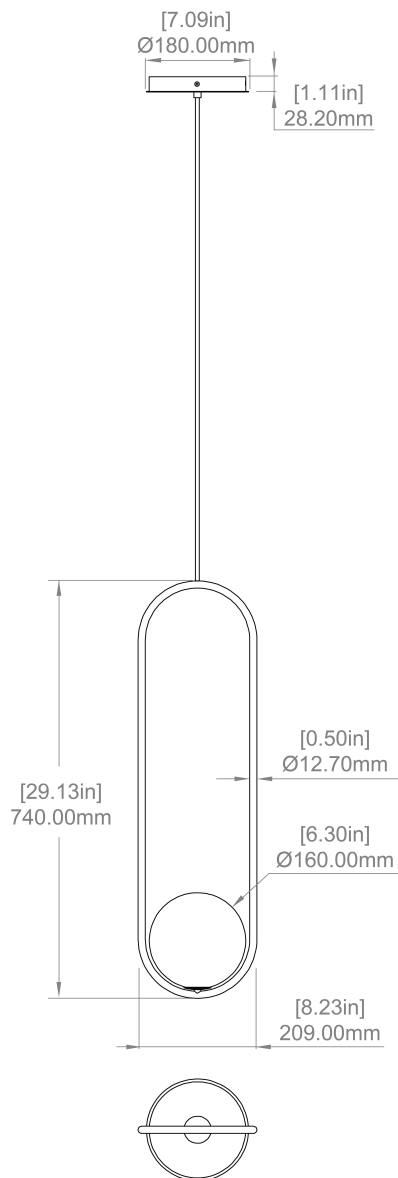

MILA 7 STANDARD C1

A labour of love, Mila was realized through the marriage of hand-blown artisan glass balanced with the soft geometry of its delicately bent form. Simple and elegant, the glow of Mila's pearl-like spheres hang in beautiful harmony within nests of precious metal. A timeless and elegant piece, Mila is ideal in both commercial and domestic settings, defined by McCormick's signature graphic language.

SKU

ML07.ST1BRB.1
 ML07.ST1BRB.2
 ML07.ST1BRB.3
 ML07.ST1BKP.1
 ML07.ST1BKP.2
 ML07.ST1BKP.3
 ML07.ST1CPB.1
 ML07.ST1CPB.2

MATERIALS

Brass plated steel
 Glass

LAMPING

COB LED 350-700mA (Replaceable)
 3W
 320 lumens
 2700K
 CRI > 90
 0-10V, 1-10V, PUSH, PWM
 50,000 lifetime hours

VOLTAGE

110V - 127 V, 220V - 240 V (AC)

WEIGHT

7 lbs, 3.2 kg

CANOPY

7.1" (180mm) diameter
 1.1" (27mm) depth
 Brushed brass, silk black, white
 RAL9003
 Round

CABLE MEASURE

10 ft (3 m) standard adjustable
 22GA x 2 cable with kevlar grounding
 cable

CERTIFICATION

CUSTOM OPTIONS

Extended cable length (10m) upon
 request
 Design configuration support
 available

Please inquire for pricing and lead time.

STANDARD FINISHES

Image shown: Mila 7 C1 standard, brushed brass finish with white canopy.