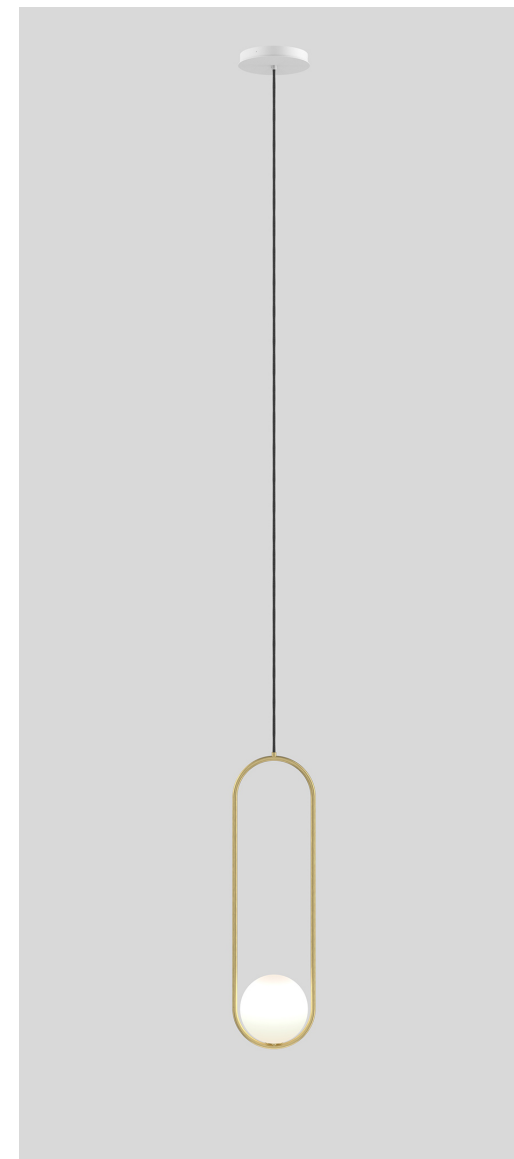

MILA 7 STANDARD C1

A labour of love, Mila was realized through the marriage of hand-blown artisan glass balanced with the soft geometry of its delicately bent form. Simple and elegant, the glow of Mila's pearl-like spheres hang in beautiful harmony within nests of precious metal. A timeless and elegant piece, Mila is ideal in both commercial and domestic settings, defined by McCormick's signature graphic language.

SKU

ML07.ST1BRB.1
 ML07.ST1BRB.2
 ML07.ST1BRB.3
 ML07.ST1BKP.1
 ML07.ST1BKP.2
 ML07.ST1BKP.3
 ML07.ST1CPB.1
 ML07.ST1CPB.2

MATERIALS

Brass plated steel
 Glass

LAMPING

COB LED 350-700mA (Replaceable)
 3W
 320 lumens
 2700K
 CRI > 90
 0-10V, 1-10V, PUSH, PWM
 50,000 lifetime hours

VOLTAGE

110V - 127 V, 220V - 240 V (AC)

WEIGHT

7 lbs, 3.2 kg

CANOPY

7.1" (180mm) diameter
 1.1" (27mm) depth
 Brushed brass, silk black, white
 RAL9003
 Round

CABLE MEASURE

10 ft (3 m) standard adjustable
 22GA x 2 cable with kevlar grounding
 cable

CERTIFICATION

CUSTOM OPTIONS

Extended cable length (10m) upon
 request
 Design configuration support
 available

Please inquire for pricing and lead time.

STANDARD FINISHES

Image shown: Mila 7 C1 standard, brushed brass finish with white canopy.