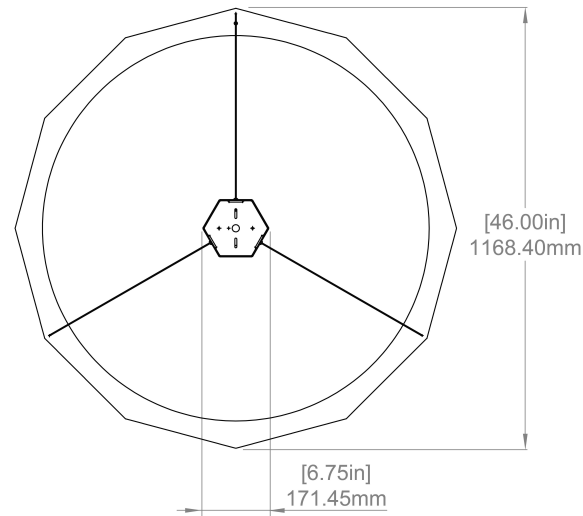

DODECA 46

Dodeca, a nod to the Greek word for 12, is a contemporary chandelier forged with facets that interact wonderfully with its ambient light - a seemingly counterintuitive balance against the more industrial, inner band of illumination. Using high density, high output LEDs, it is a fixture known for coming to life when turned on and an equally striking sculpture at rest.

FINISH

Brushed Brass
Brushed Copper
Silk Black

SKU

DD46.ST1BRB
DD46.ST1CPB
DD46.ST1BKP

MATERIALS

Mild steel

LAMPING

Integrated LED strip 35W
1530 lumens
2700K
CRI > 91
Phase dimming
50,000 lifetime hours

VOLTAGE

90 - 135 VAC (AC)

WEIGHT

32.04 lbs, 14.53 kg

CANOPY

7" (178mm) diameter
1.75" (44mm) depth
Matches fixture finish
Six Sided

CABLE MEASURE

6 ft (1.8 m) OAH, standard adjustable
Tinned copper coax + aircraft cable

CERTIFICATION

CUSTOM OPTIONS

Extended cable length (10m) upon request
Design configuration support available

Please inquire for pricing and lead time.

STANDARD FINISHES

Image shown: Dodeca 46, brushed brass finish