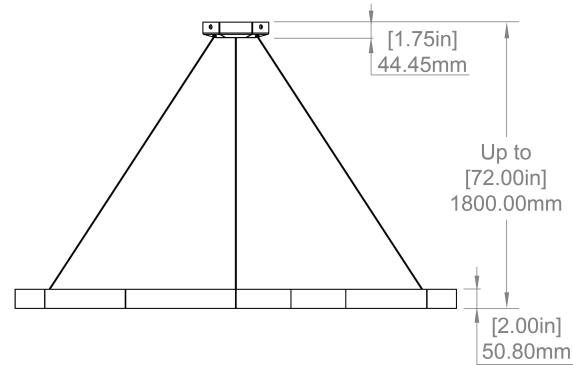

DODECA 46

Dodeca, a nod to the Greek word for 12, is a contemporary chandelier forged with facets that interact wonderfully with its ambient light - a seemingly counterintuitive balance against the more industrial, inner band of illumination. Using high density, high output LEDs, it is a fixture known for coming to life when turned on and an equally striking sculpture at rest.

FINISH

Brushed Brass
Brushed Copper
Silk Black

SKU

DD46.ST1BRB
DD46.ST1CPB
DD46.ST1BKP

MATERIALS

Mild steel

LAMPING

Integrated LED strip 35W
1530 lumens
2700K
CRI > 91
Phase dimming
50,000 lifetime hours

VOLTAGE

90 - 135 VAC (AC)

WEIGHT

32.04 lbs, 14.53 kg

CANOPY

7" (178mm) diameter
1.75" (44mm) depth
Matches fixture finish
Six Sided

CABLE MEASURE

6 ft (1.8 m) OAH, standard adjustable
Tinned copper coax + aircraft cable

CERTIFICATION

CUSTOM OPTIONS

Extended cable length (10m) upon request
Design configuration support available

Please inquire for pricing and lead time.

STANDARD FINISHES

Image shown: Dodeca 46, brushed brass finish