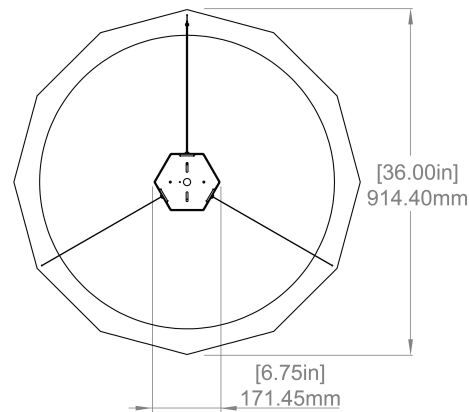

VOLTAGE

90 - 135 VAC (AC)

WEIGHT

23.6 lbs, 10.7 kg

CANOPY

7" (178mm) diameter
1.75" (44mm) depth
Matches fixture finish
Six Sided

CABLE MEASURE

6 ft (1.8 m) OAH, standard adjustable
Tinned copper coax + aircraft cable

CERTIFICATION

CUSTOM OPTIONS

Extended cable length (10m) upon request
Design configuration support available

Please inquire for pricing and lead time.

STANDARD FINISHES

Image shown: Dodeca 36, brushed brass finish