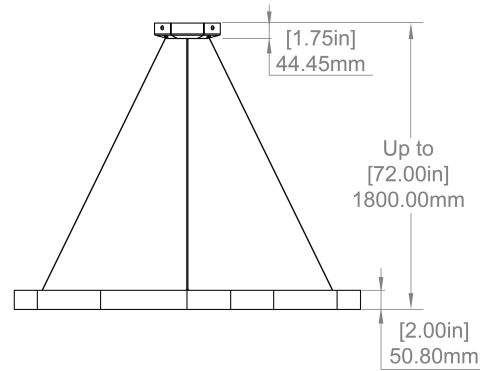

VOLTAGE

90 - 135 VAC (AC)

WEIGHT

23.6 lbs, 10.7 kg

CANOPY

7" (178mm) diameter
1.75" (44mm) depth
Matches fixture finish
Six Sided

CABLE MEASURE

6 ft (1.8 m) OAH, standard adjustable
Tinned copper coax + aircraft cable

CERTIFICATION

CUSTOM OPTIONS

Extended cable length (10m) upon request
Design configuration support available

Please inquire for pricing and lead time.

STANDARD FINISHES

Image shown: Dodeca 36, brushed brass finish