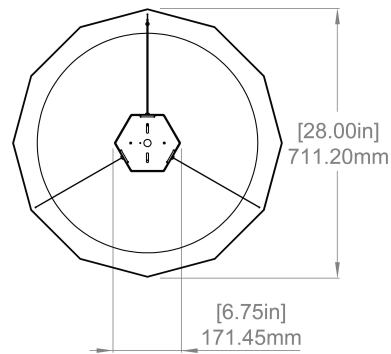

VOLTAGE

90 - 135 VAC (AC)

WEIGHT

17.62 lbs, 7.99 kg

CANOPY

7" (178mm) diameter
1.75" (44mm) depth
Matches fixture finish
Six Sided

CABLE MEASURE

6 ft (1.8 m) OAH, standard adjustable
Tinned copper coax + aircraft cable

CERTIFICATION

CUSTOM OPTIONS

Extended cable length (10m) upon request
Design configuration support available

Please inquire for pricing and lead time.

STANDARD FINISHES

Image shown: Dodeca 28, brushed brass finish