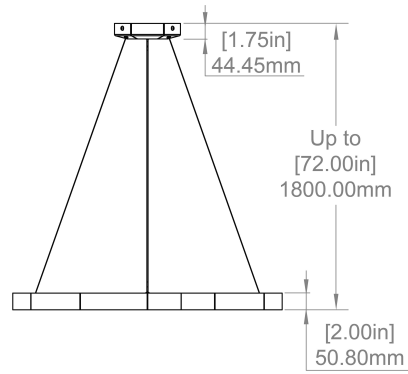

VOLTAGE

90 - 135 VAC (AC)

WEIGHT

17.62 lbs, 7.99 kg

CANOPY

7" (178mm) diameter
1.75" (44mm) depth
Matches fixture finish
Six Sided

CABLE MEASURE

6 ft (1.8 m) OAH, standard adjustable
Tinned copper coax + aircraft cable

CERTIFICATION

CUSTOM OPTIONS

Extended cable length (10m) upon request
Design configuration support available

Please inquire for pricing and lead time.

STANDARD FINISHES

Image shown: Dodeca 28, brushed brass finish