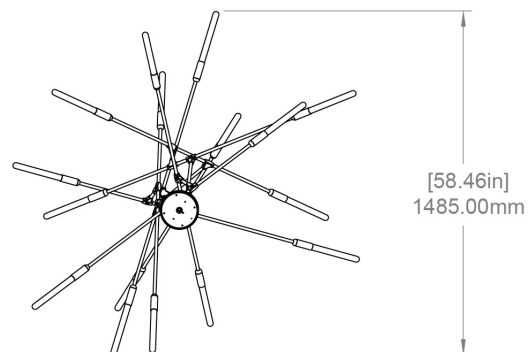

## DROP TUBE

2 ft (610 mm) Rigid drop tube, NOT adjustable  
Rigid drop tube

## CANOPY

8" (203mm) diameter  
2.5" (64mm) depth  
Matches fixture finish  
Round

## STANDARD FINISHES

Image shown: Dawn 16 vertical, brushed brass finish