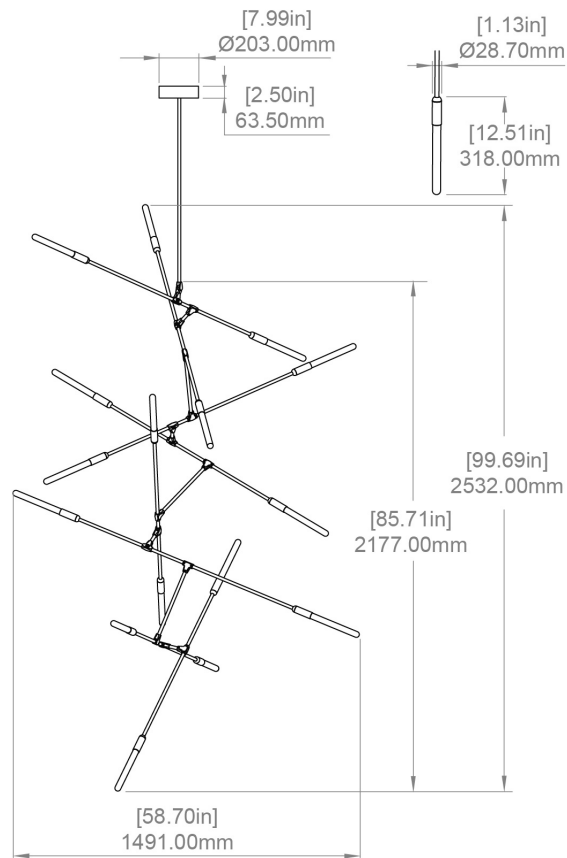

## DROP TUBE

2 ft (610 mm) Rigid drop tube, NOT adjustable  
Rigid drop tube

## WEIGHT

35 lbs, 15.9 kg

## CANOPY

8" (203mm) diameter  
2.5" (64mm) depth  
Matches fixture finish  
Round

## STANDARD FINISHES

Image shown: Dawn 16 vertical, brushed brass finish