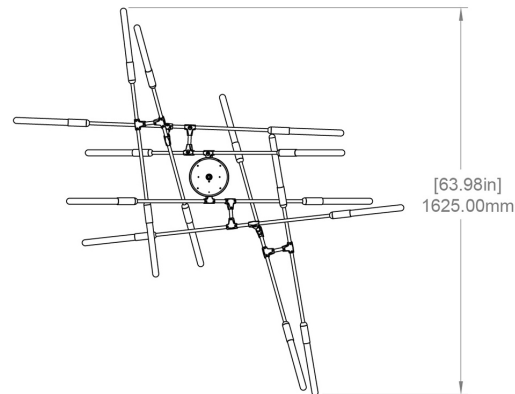

VOLTAGE

100 - 277 VAC (AC)

WEIGHT

32 lbs, 14.5 kg

CANOPY

8" (203mm) diameter
2.5" (64mm) depth
Matches fixture finish
Round

DROP TUBE

2 ft (610 mm) Rigid drop tube, NOT adjustable
Rigid drop tube

CERTIFICATION

CUSTOM OPTIONS

Custom drop tube lengths upon request
Design configuration support available

Please inquire for pricing and lead time.

STANDARD FINISHES

Image shown: Dawn 16 horizontal, brushed brass finish