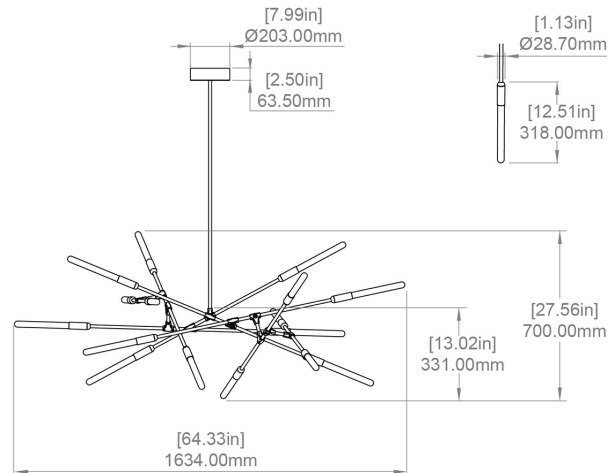

VOLTAGE

100 - 277 VAC (AC)

WEIGHT

32 lbs, 14.5 kg

CANOPY

8" (203mm) diameter
2.5" (64mm) depth
Matches fixture finish
Round

DROP TUBE

2 ft (610 mm) Rigid drop tube, NOT adjustable
Rigid drop tube

CERTIFICATION

CUSTOM OPTIONS

Custom drop tube lengths upon request
Design configuration support available

Please inquire for pricing and lead time.

STANDARD FINISHES

Image shown: Dawn 16 horizontal, brushed brass finish