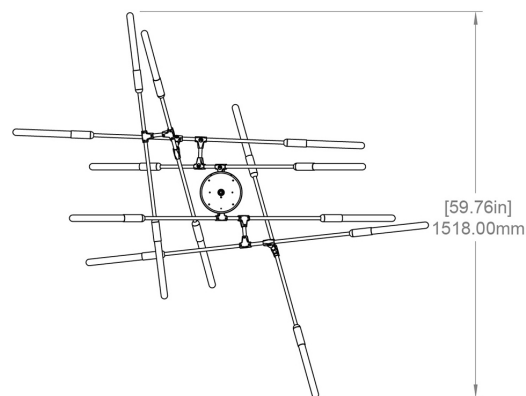

FINISH

Brushed Brass
Brushed Copper
Anodized Black

SKU

DW.H14BRB
DW.H14CPB
DW.H14BKA

MATERIALS

Glass
Brass
Aluminum

DROP TUBE

2 ft (610 mm) Rigid drop tube, NOT adjustable
Rigid drop tube

WEIGHT

29 lbs, 13.2 kg

CANOPY

8" (203mm) diameter
2.5" (64mm) depth
Matches fixture finish
Round

Image shown: Dawn 14 horizontal, brushed brass finish

Please inquire for pricing and lead time.

STANDARD FINISHES