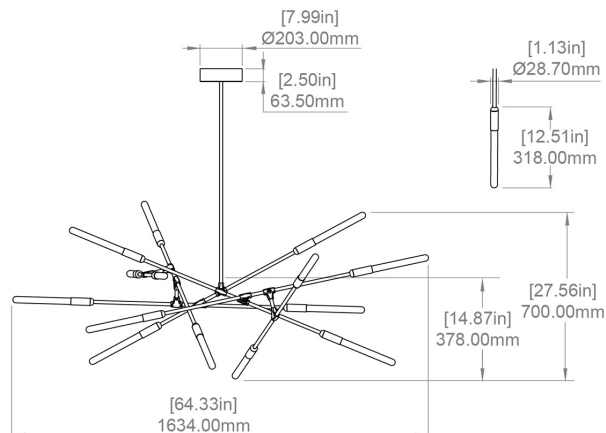

FINISH

Brushed Brass
Brushed Copper
Anodized Black

SKU

DW.H14BRB
DW.H14CPB
DW.H14BKA

MATERIALS

Glass
Brass
Aluminum

DROP TUBE

2 ft (610 mm) Rigid drop tube, NOT adjustable
Rigid drop tube

WEIGHT

29 lbs, 13.2 kg

CANOPY

8" (203mm) diameter
2.5" (64mm) depth
Matches fixture finish
Round

Image shown: Dawn 14 horizontal, brushed brass finish

Please inquire for pricing and lead time.

STANDARD FINISHES