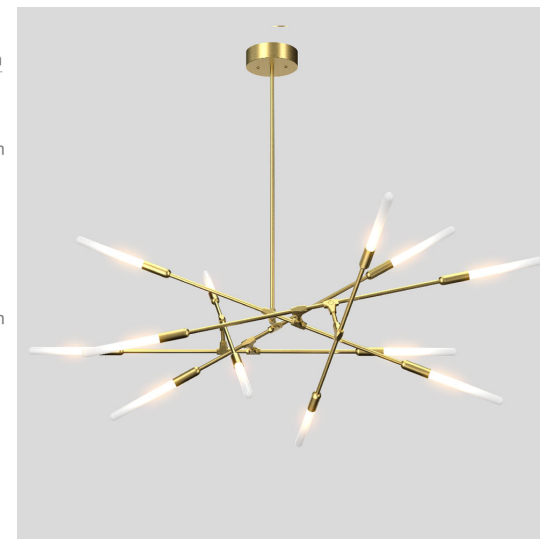

# DAWN 12 HORIZONTAL

Akin to the intricacies of delicate jewelry, the Dawn chandelier is aesthetically refined from every angle and vantage point. Organic in feel and sporadic in nature, the fixture gleams a meticulously hand-polished finish and a system which can be articulated in any number of configurations. Dawn's hand-created glass LED tubing exudes a perfectly soft, gradation of light, elevating any space with its ambient illumination.

**FINISH**  
 Brushed Brass  
 Brushed Copper  
 Anodized Black

**SKU**  
 DW.H12BRB  
 DW.H12CPB  
 DW.H12BKA

**MATERIALS**  
 Glass  
 Brass  
 Aluminum

**DROP TUBE**  
 2 ft (610 mm) Rigid drop tube, NOT adjustable  
 Rigid drop tube

**LAMPING**  
 G4 LED 36W  
 3600 lumens  
 2700K  
 CRI > 90  
 Phase dimming  
 30,000 lifetime hours

**CERTIFICATION**  

**VOLTAGE**  
 100 - 277 VAC (AC)

**CUSTOM OPTIONS**  
 Custom drop tube lengths upon request  
 Design configuration support available

**WEIGHT**  
 27 lbs, 12.3 kg

*Please inquire for pricing and lead time.*

**CANOPY**  
 8" (203mm) diameter  
 2.5" (64mm) depth  
 Matches fixture finish  
 Round

**STANDARD FINISHES**

*Image shown: Dawn 12 horizontal, brushed brass finish*