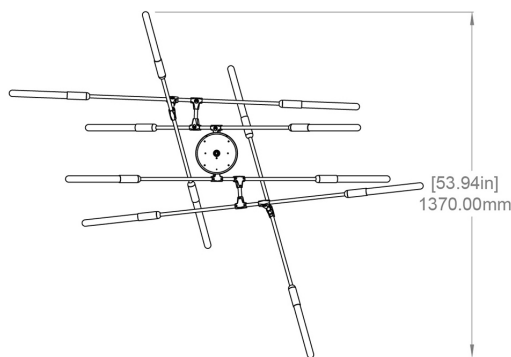

**FINISH**  
 Brushed Brass  
 Brushed Copper  
 Anodized Black

**SKU**  
 DW.H12BRB  
 DW.H12CPB  
 DW.H12BKA

**MATERIALS**  
 Glass  
 Brass  
 Aluminum

**DROP TUBE**  
 2 ft (610 mm) Rigid drop tube, NOT adjustable  
 Rigid drop tube

**LAMPING**  
 G4 LED 36W  
 3600 lumens  
 2700K  
 CRI > 90  
 Phase dimming  
 30,000 lifetime hours

**CERTIFICATION**  

**VOLTAGE**  
 100 - 277 VAC (AC)

**CUSTOM OPTIONS**  
 Custom drop tube lengths upon request  
 Design configuration support available

**WEIGHT**  
 27 lbs, 12.3 kg

*Please inquire for pricing and lead time.*

**CANOPY**  
 8" (203mm) diameter  
 2.5" (64mm) depth  
 Matches fixture finish  
 Round

**STANDARD FINISHES**

*Image shown: Dawn 12 horizontal, brushed brass finish*