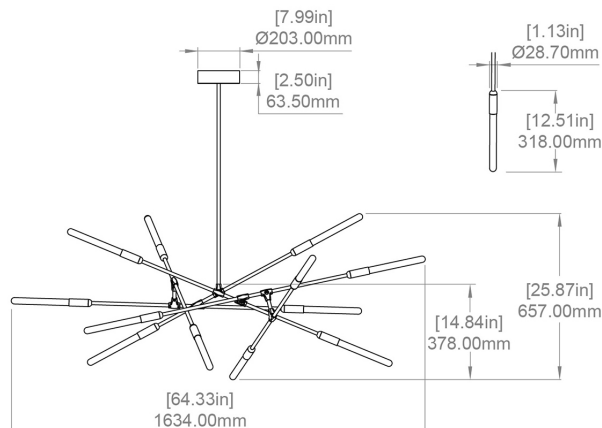

**FINISH**  
 Brushed Brass  
 Brushed Copper  
 Anodized Black

**SKU**  
 DW.H12BRB  
 DW.H12CPB  
 DW.H12BKA

**MATERIALS**  
 Glass  
 Brass  
 Aluminum

**DROP TUBE**  
 2 ft (610 mm) Rigid drop tube, NOT adjustable  
 Rigid drop tube

**LAMPING**  
 G4 LED 36W  
 3600 lumens  
 2700K  
 CRI > 90  
 Phase dimming  
 30,000 lifetime hours

**CERTIFICATION**  

**VOLTAGE**  
 100 - 277 VAC (AC)

**CUSTOM OPTIONS**  
 Custom drop tube lengths upon request  
 Design configuration support available

**WEIGHT**  
 27 lbs, 12.3 kg

*Please inquire for pricing and lead time.*

**CANOPY**  
 8" (203mm) diameter  
 2.5" (64mm) depth  
 Matches fixture finish  
 Round

**STANDARD FINISHES**

*Image shown: Dawn 12 horizontal, brushed brass finish*