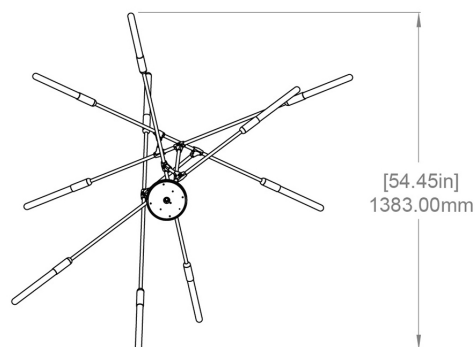

DAWN 10 VERTICAL

Akin to the intricacies of delicate jewelry, the Dawn chandelier is aesthetically refined from every angle and vantage point. Organic in feel and sporadic in nature, the fixture gleams a meticulously hand-polished finish and a system which can be articulated in any number of configurations. Dawn's hand-created glass LED tubing exudes a perfectly soft, gradation of light, elevating any space with its ambient illumination.

FINISH

Brushed Brass
Brushed Copper
Anodized Black

SKU

DW.V10BRB
DW.V10CPB
DW.V10BKA

MATERIALS

Glass
Brass
Aluminum

DROP TUBE

2 ft (610 mm) Rigid drop tube, NOT adjustable
Rigid drop tube

WEIGHT

23 lbs, 10.4 kg

CANOPY

8" (203mm) diameter
2.5" (64mm) depth
Matches fixture finish
Round

STANDARD FINISHES

Image shown: Dawn 10 vertical, brushed brass finish