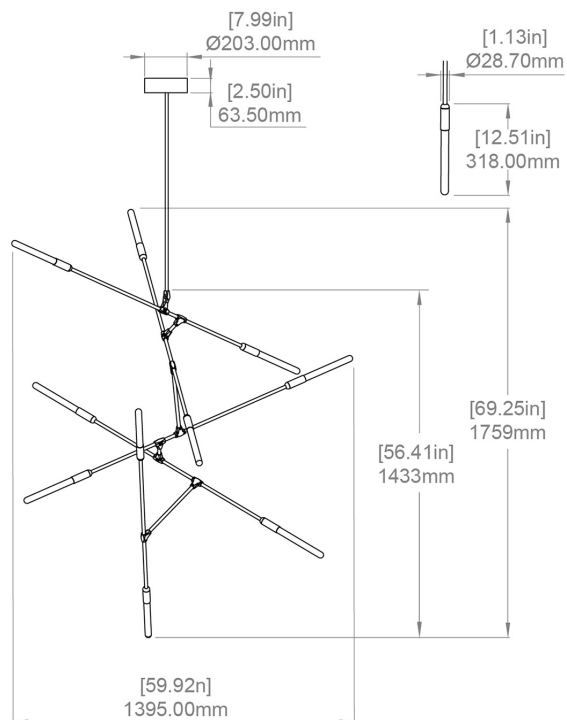

FINISH

Brushed Brass
Brushed Copper
Anodized Black

SKU

DW.V10BRB
DW.V10CPB
DW.V10BKA

MATERIALS

Glass
Brass
Aluminum

DROP TUBE

2 ft (610 mm) Rigid drop tube, NOT adjustable
Rigid drop tube

WEIGHT

23 lbs, 10.4 kg

CANOPY

8" (203mm) diameter
2.5" (64mm) depth
Matches fixture finish
Round

STANDARD FINISHES

Image shown: Dawn 10 vertical, brushed brass finish