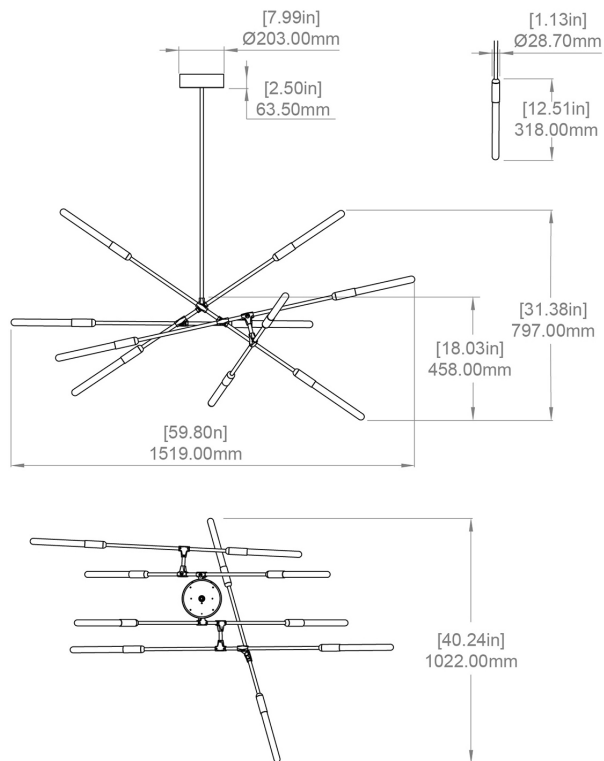

FINISH

Brushed Brass
Brushed Copper
Anodized Black

SKU

DW.H10BRB
DW.H10CPB
DW.H10BKA

MATERIALS

Glass
Brass
Aluminum

DROP TUBE

2 ft (610 mm) Rigid drop tube, NOT adjustable
Rigid drop tube

WEIGHT

21 lbs, 9.5 kg

CANOPY

8" (203mm) diameter
2.5" (64mm) depth
Matches fixture finish
Round

STANDARD FINISHES

Image shown: Dawn 10 horizontal, brushed brass finish

Please inquire for pricing and lead time.