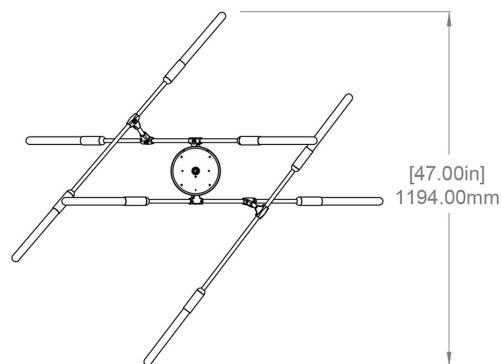

DAWN 8

Akin to the intricacies of delicate jewelry, the Dawn chandelier is aesthetically refined from every angle and vantage point. Organic in feel and sporadic in nature, the fixture gleams a meticulously hand-polished finish and a system which can be articulated in any number of configurations. Dawn's hand-created glass LED tubing exudes a perfectly soft, gradation of light, elevating any space with its ambient illumination.

FINISH

Brushed Brass
Brushed Copper
Anodized Black

SKU

DW.ST8BRB
DW.ST8CPB
DW.ST8BKA

MATERIALS

Glass
Brass
Aluminum

DROP TUBE

2 ft (610 mm) Rigid drop tube, NOT adjustable
Rigid drop tube

LAMPING

G4 LED 24W
2400 lumens
2700K
CRI > 90
Phase dimming
30,000 lifetime hours

CERTIFICATION

CUSTOM OPTIONS

Custom drop tube lengths upon request
Design configuration support available

VOLTAGE

100 - 277 VAC (AC)

WEIGHT

16 lbs, 7.3 kg

CANOPY

8" (203mm) diameter
2.5" (64mm) depth
Matches fixture finish
Round

STANDARD FINISHES

Image shown: Dawn 8, brushed brass finish

Please inquire for pricing and lead time.