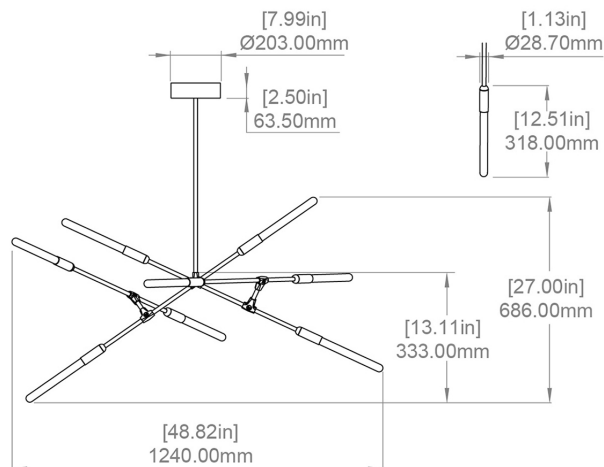

DAWN 8

Akin to the intricacies of delicate jewelry, the Dawn chandelier is aesthetically refined from every angle and vantage point. Organic in feel and sporadic in nature, the fixture gleams a meticulously hand-polished finish and a system which can be articulated in any number of configurations. Dawn's hand-created glass LED tubing exudes a perfectly soft, gradation of light, elevating any space with its ambient illumination.

FINISH

Brushed Brass
Brushed Copper
Anodized Black

SKU

DW.ST8BRB
DW.ST8CPB
DW.ST8BKA

MATERIALS

Glass
Brass
Aluminum

DROP TUBE

2 ft (610 mm) Rigid drop tube, NOT adjustable
Rigid drop tube

LAMPING

G4 LED 24W
2400 lumens
2700K
CRI > 90
Phase dimming
30,000 lifetime hours

CERTIFICATION

CUSTOM OPTIONS

Custom drop tube lengths upon request
Design configuration support available

VOLTAGE

100 - 277 VAC (AC)

WEIGHT

16 lbs, 7.3 kg

CANOPY

8" (203mm) diameter
2.5" (64mm) depth
Matches fixture finish
Round

STANDARD FINISHES

Image shown: Dawn 8, brushed brass finish

Please inquire for pricing and lead time.