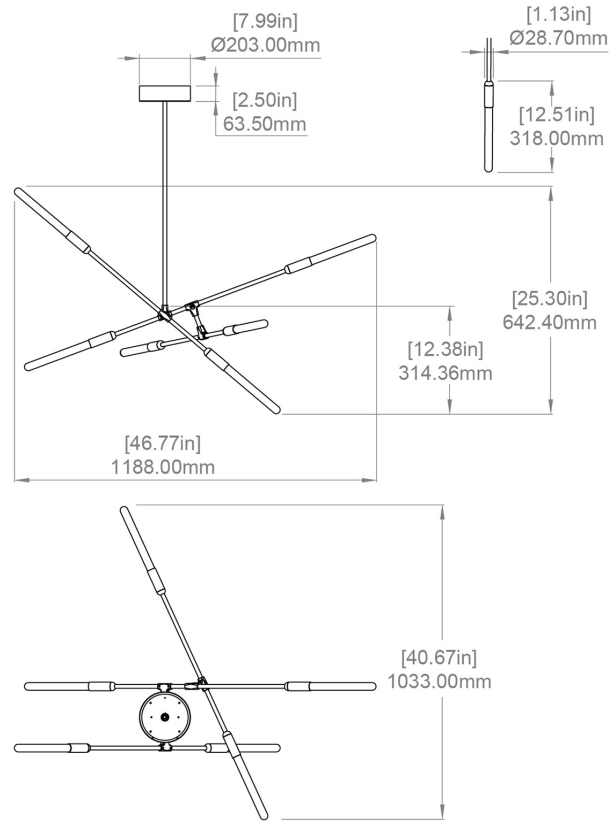

FINISH

Brushed Brass
Brushed Copper
Anodized Black

SKU

DW.ST6BRB
DW.ST6CPB
DW.ST6BKA

MATERIALS

Glass
Brass
Aluminum

DROP TUBE

2 ft (610 mm) Rigid drop tube, NOT adjustable
Rigid drop tube

WEIGHT

13 lbs, 6 kg

CANOPY

8" (203mm) diameter
2.5" (64mm) depth
Matches fixture finish
Round

STANDARD FINISHES

Image shown: Dawn 6, brushed brass finish